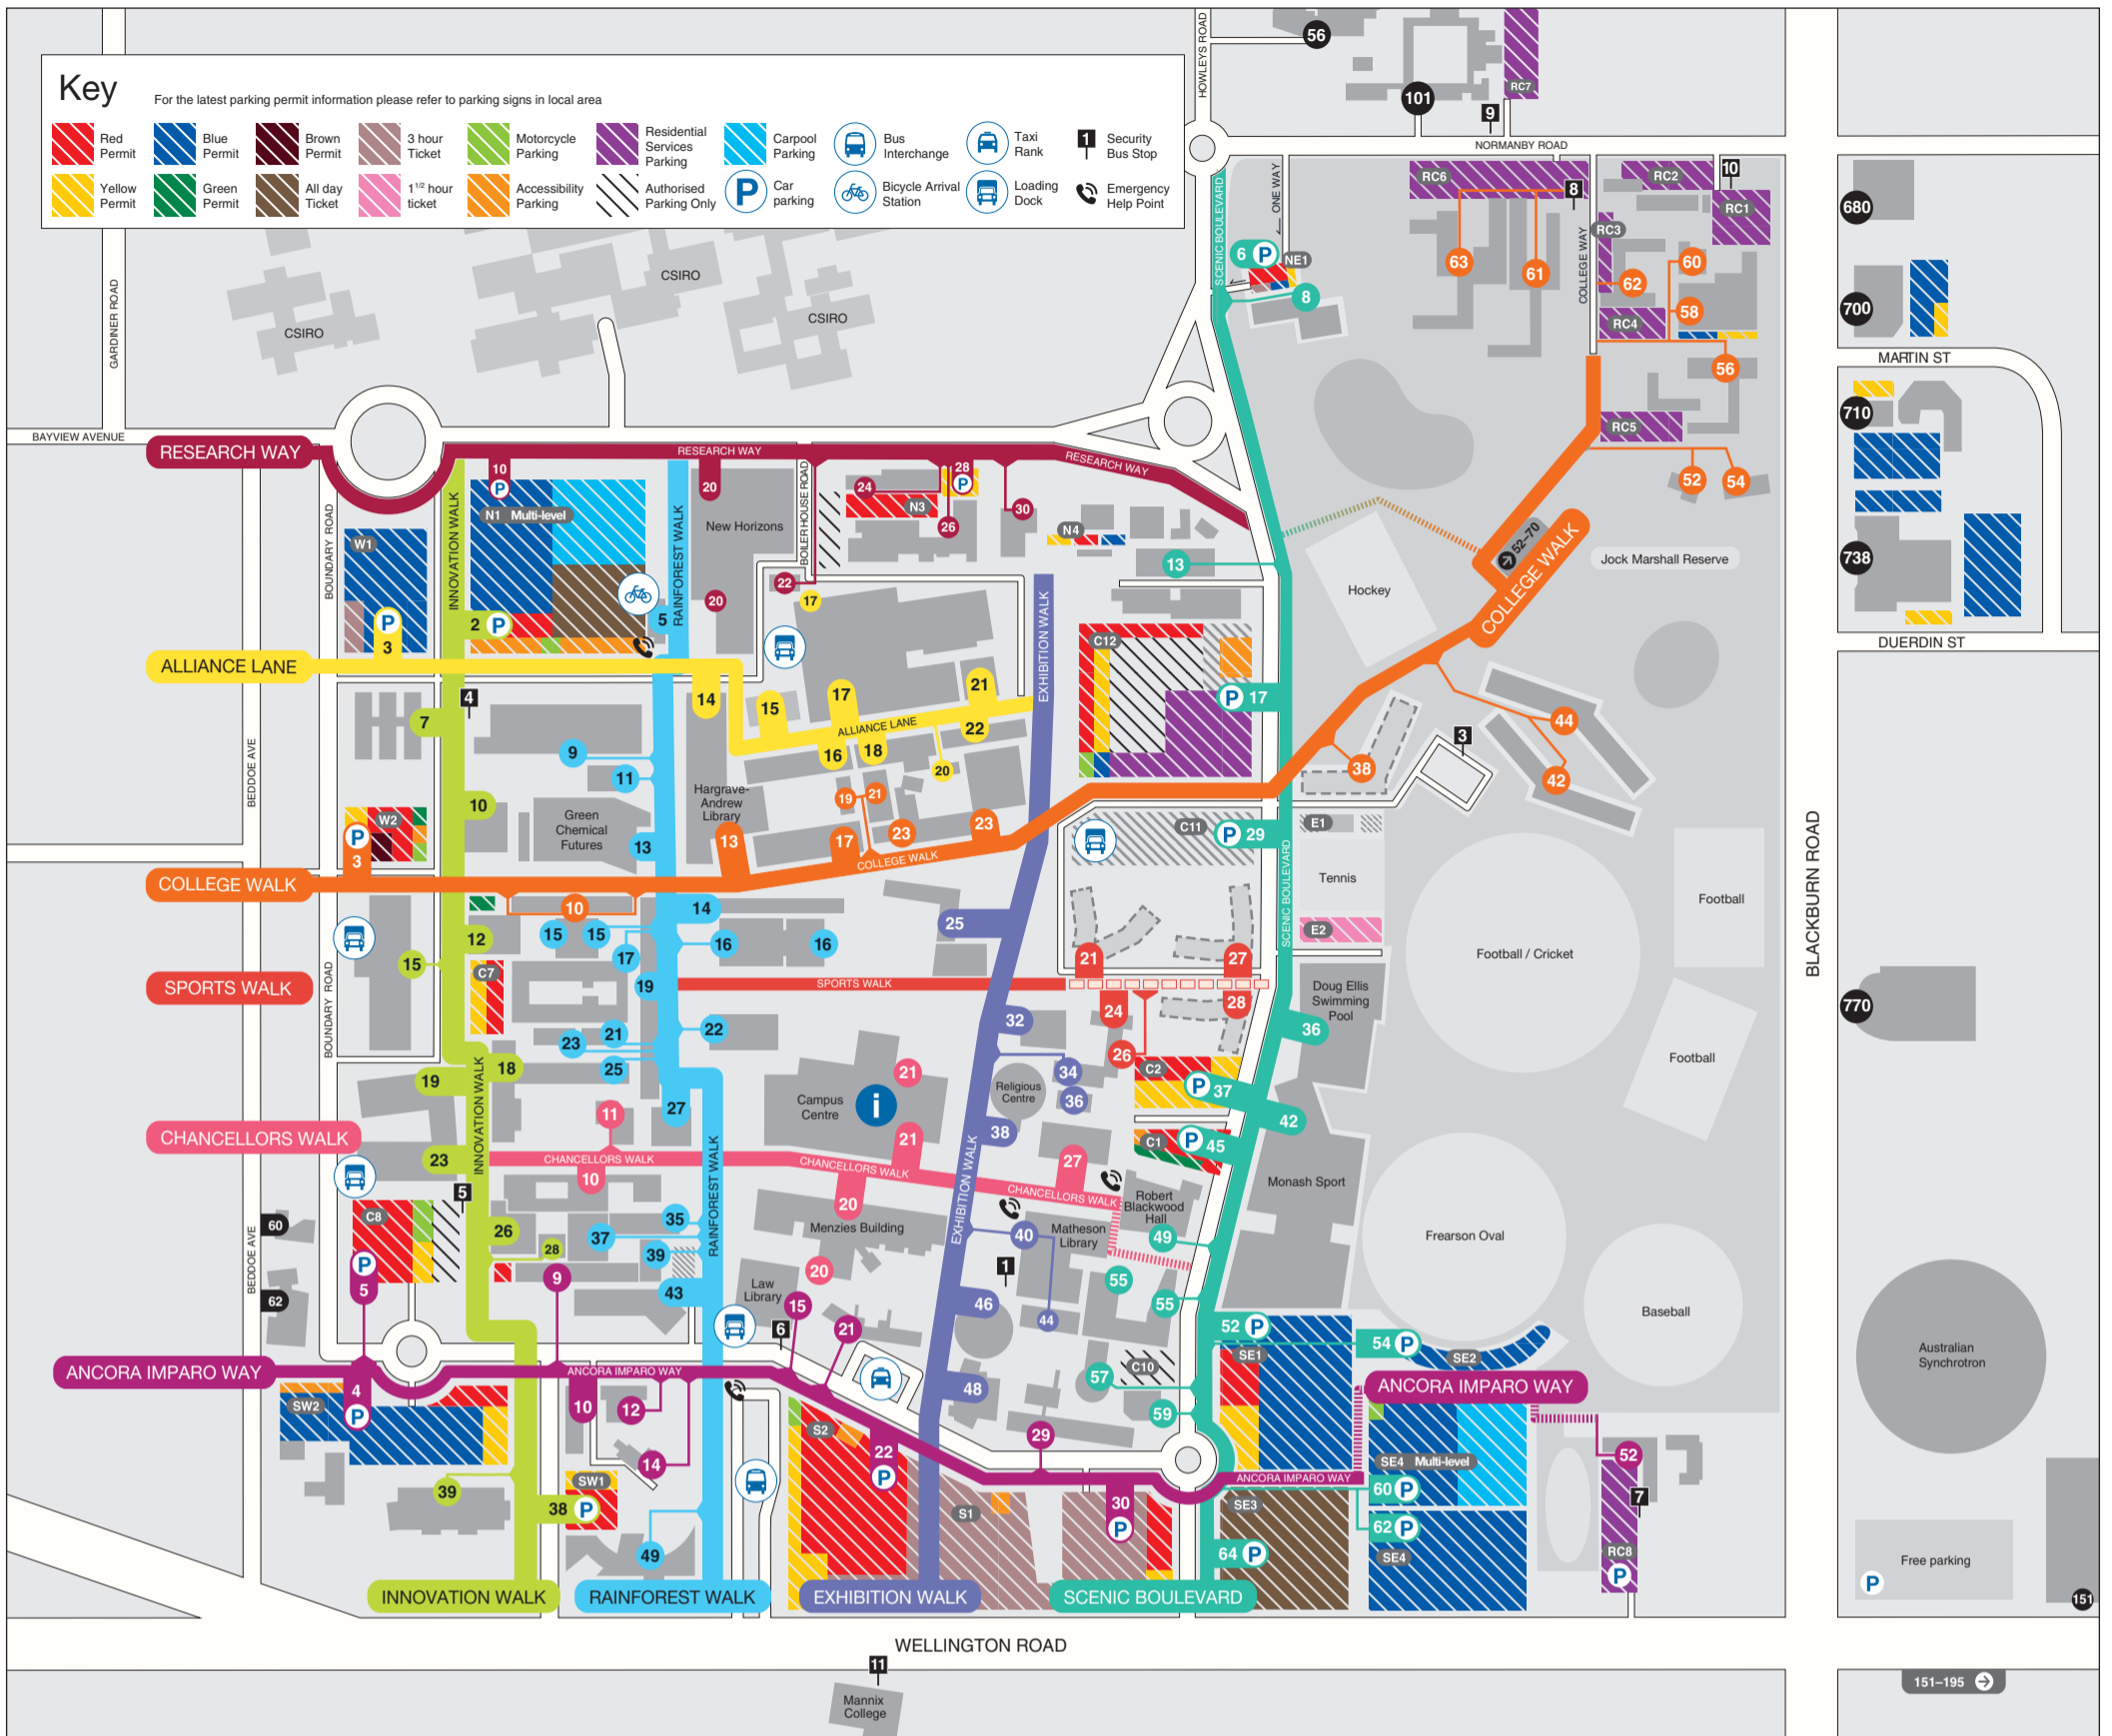

Monash University Clayton campus

Building/dept. name & number	Address
Alexander Theatre (7)	48 Exhibition Walk
Australian Pulp and Paper Institute (59)	15 Alliance Lane
Bicycle Arrival Station - James Gormley (80A)	5 Rainforest Walk
Biochemistry Laboratories (16)	11 Chancellors Walk
Biological Sciences (18)	25 Rainforest Walk
Biological Sciences Lecture Theatres S7-S8 (21)	21 Rainforest Walk
Biology (17)	18 Innovation Walk
Boiler House (38)	22 Research Way
Campus Centre (10)	21 Chancellors Walk
Central Science Block (19)	19 Rainforest Walk
Chancellery Building A (3A)	27 Chancellors Walk
Chancellery Building B (3B)	36 Exhibition Walk
Chancellery Building C (3C)	34 Exhibition Walk
Chancellery Building D (3D)	26 Sports Walk
Chancellery Building E (3E)	24 Sports Walk
Chemistry (23)	17 Rainforest Walk
Doug Ellis Swimming Pool (1)	36 Scenic Boulevard
Education (6)	29 Ancora Imparo Way
Engineering 31 (31)	17 College Walk
Engineering 33 (33)	19 College Walk
Engineering 35 (35)	16 Alliance Lane
Engineering 36 (36)	18 Alliance Lane
Engineering 36A (36A)	20 Alliance Lane
Engineering 37 (37)	17 Alliance Lane
Engineering 69 (69)	22 Alliance Lane
Engineering 72 (72)	14 Alliance Lane
Engineering Examination Halls, EH1-EH4 (60)	23 College Walk
Facilities and Services Portables (40P)	24 Research Way
Facilities and Services, Central Store, Transport and Mail (56)	30 Research Way
Facilities and Services (40)	26 Research Way
Faculty of Information Technology (63)	25 Exhibition Walk
Faculty of Medicine Offices (64)	43 Rainforest Walk
Faculty Teaching - MBBS (15)	27 Rainforest Walk
First Year Biology (22)	23 Rainforest Walk
Gallery Building (55)	21 Ancora Imparo Way
Green Chemical Futures (86)	13 Rainforest Walk
Hargrave-Andrew Library (30)	13 College Walk
Information Services (67)	44 Exhibition Walk
Japanese Studies Centre (54)	12 Ancora Imparo Way
Jock Marshall Reserve	
Environmental Laboratories (42)	52 College Walk
John Monash Science School (84)	39 Innovation Walk
Krongold Centre (5)	57 Scenic Boulevard
Law Building (12)	15 Ancora Imparo Way
Law Library (12)	15 Ancora Imparo Way